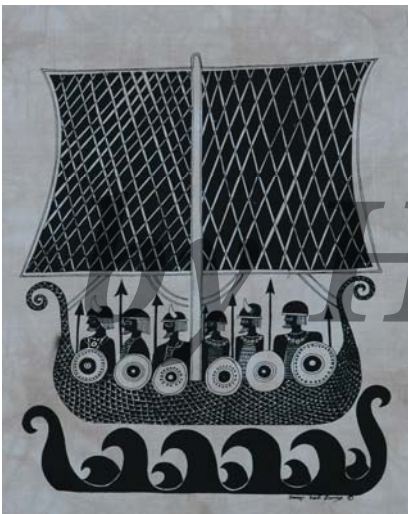

The prints displayed in this catalog are silk-screened onto pure cotton that has been individually printed and tie-dyed by hand to produce a distinctly original background. Each batik is thus unique in its characteristics.

10. Hallristning Tanum (cm: 39 x 27)

11. Hallristning Dalsland (cm: 24 x 39)

12. Viking design I (cm: 45 x 55)

13. Viking design II
(cm: 45 x 55)

14. Viking design III
(cm 45 x 55)

15. Viking design IV
(cm: 45 x 55)

16. Viking design V
(cm: 45 x 55)

17. Viking skepp (cm: 46 x 56)

18. Vikingafarder (cm: 56 x 46)

19. Vikingar vasterut (cm: 93 x 33)

20. Vikingar i langbat (cm: 93 x 33)

21. Vikingar (cm: 68 x 96)

22. Stockholm (cm: 38 x 55)