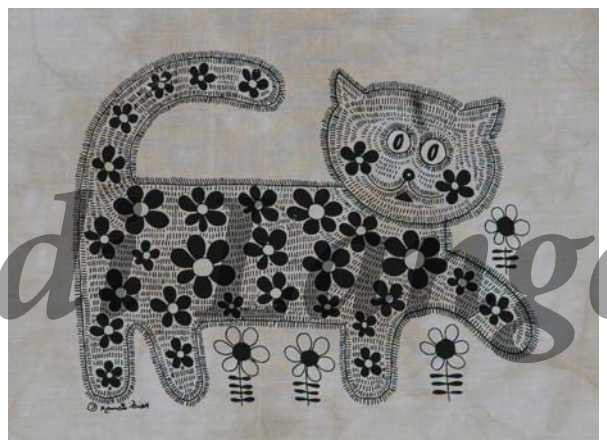

The prints displayed in this catalog are silk-screened onto pure cotton that has been individually printed and tie-dyed by hand to produce a distinctly original background. Each batik is thus unique in its characteristics.

67. Lilltroll

68. Frihet (cm: 27 x 34)

69. Same sol (cm: 45 x 45)

70. Troll med fugel (cm: 28 x 35)

71. Luciatag

72. Viking Harald liten
(cm: 27 x 34)

73. Algar i sno (cm: 60 x 70)

75. 7 Algar med fagel

76. Julalg (cm: 27 x 34)

77. 3 Renar ovala (cm: 29 x 35)

78. 4 Algar ovala (cm: 29 x 35)

79. BB Vagen till Valhalla I

80. BB Vagen till Valhalla II

81. BB Ankomst til Valhalla III

82. BB Blomming Katt

83. BB60 Sverige Hallristning