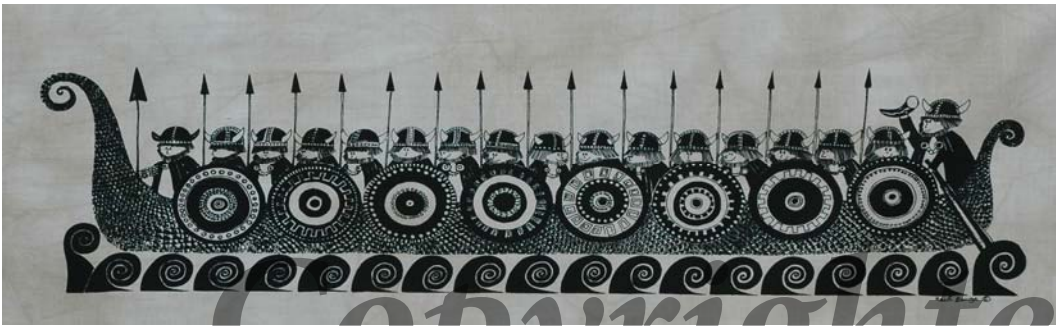

The prints displayed in this catalog are silk-screened onto pure cotton that has been individually printed and tie-dyed by hand to produce a distinctly original background. Each batik is thus unique in its characteristics.

16. Viking design V
(cm: 45 x 55)

17. Viking skepp (cm: 46 x 56)

18. Vikingafarder (cm: 56 x 46)

19. Vikingar vasterut (cm: 93 x 33)

20. Vikingar i langbat (cm: 93 x 33)

21. Vikingar (cm: 68 x 96)

22. Stockholm (cm: 38 x 55)